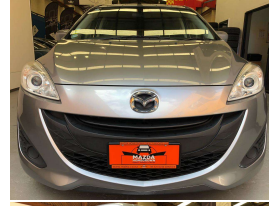

2010 Mazda Premacy 20E

VEHICLE INFORMATION

Cash Price

Includes GST

\$8,700

+ on-road-costs of \$500

Finance may be available on this vehicle.

Ask one of our friendly staff for more information.

Gain peace of mind with Mechanical Breakdown Insurance. Ask us how.

Body

5 door, People Movers

Odometer

69,485 km

Engine

1998 cc, Internal Combustion

Fuel Type

Petrol 91

Transmission

5-Speed Auto (Tiptronic), Front

Wheels

-

VIN

7AT0C133X21102942

Reg No.

-

Ext Colour

Aluminum Metallic

History

Ex-Overseas

Seats

7 seats, Fabric

Interior